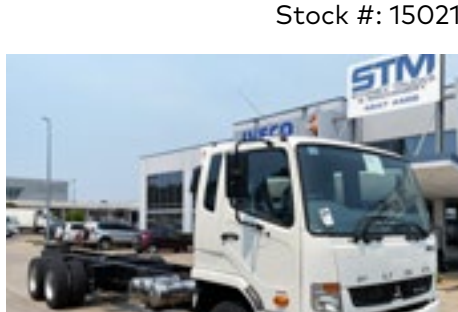

Stock #: 14617

Iveco
2018 Acco
Cab Chassis
~~\$ 205,990.00~~
\$ 186,990.00 Plus ORC

- 6 Spd Auto

Stock #: 14618

International
2017 Prostar
Tipper + Super Dog Trailer
~~\$ 419,990.00~~
\$ 374,990.00 Plus ORC

- 9 Spd Man

Stock #: 14938

Fuso
2018 Fighter 2427
6x4 Skip Loader
~~\$ 223,990.00~~
\$ 199,990.00 Plus ORC

- 6 Spd Auto
- FREE Service Package

Stock #: 15021

Fuso
2018 Canter 615
4x2 Cab Chassis
~~\$ 46,990.00~~
\$ 39,990.00 Plus ORC

- 6 Spd DCT

Stock #: 15029

Fuso
2018 Fighter 2427
6x4 Water Tanker
~~\$ 249,990.00~~
\$ 239,990.00 Plus ORC

- 6 Spd Auto
- 13,000L Plastic Water Tank + Sprays & Cannon

Stock #: 15051

Fuso
2018 Fighter 2427
6x2 Cab Chassis
~~\$ 129,990.00~~
\$ 118,990.00 Plus ORC

- 9 Spd Man

Stock #: 15278

Fuso
2018 Fighter 1024
4x2 Tautliner
~~\$ 84,990.00~~
\$ 74,990.00 Plus ORC

- 6 Spd Man
- FREE Service Package

Stock #: 15285

Fuso
2018 Heavy FV54
6x4 Tray & Crane
~~\$ 274,990.00~~
\$ 257,990.00 Plus ORC