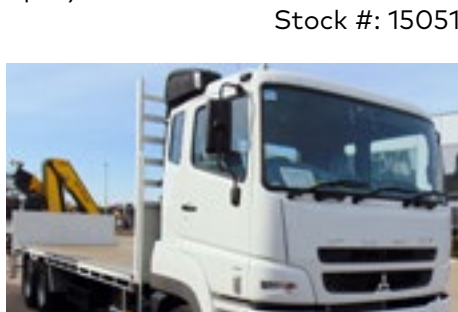

- 6 Spd DCT

Stock #: 15029

Fuso
2018 Fighter 2427
6x4 Water Tanker
~~\$ 249,990.00~~
\$ 239,990.00 Plus ORC

- 6 Spd Auto
- 13,000L Plastic Water Tank + Sprays & Cannon

Stock #: 15051

Fuso
2018 Fighter 2427
6x2 Cab Chassis
~~\$ 129,990.00~~
\$ 118,990.00 Plus ORC

- 9 Spd Man

Stock #: 15278

Fuso
2018 Fighter 1024
4x2 Tautliner
~~\$ 84,990.00~~
\$ 74,990.00 Plus ORC

- 6 Spd Man
- FREE Service Package

Stock #: 15285

Fuso
2018 Heavy FV54
6x4 Tray & Crane
~~\$ 274,990.00~~
\$ 257,990.00 Plus ORC