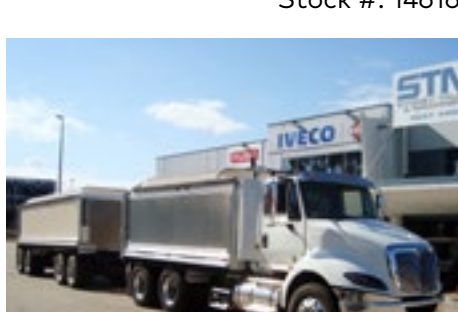

- 6 Spd Auto

Stock #: 14615

Iveco
2018 Acco
Cab Chassis
~~\$ 205,990.00~~
\$ 186,990.00 Plus ORC

- 6 Spd Auto

Stock #: 14616

Iveco
2018 Acco
Cab Chassis
~~\$ 205,990.00~~
\$ 186,990.00 Plus ORC

- 6 Spd Auto

Stock #: 14617

Iveco
2018 Acco
Cab Chassis
~~\$ 205,990.00~~
\$ 186,990.00 Plus ORC

- 6 Spd Auto

Stock #: 14618

International
2017 Prostar
Tipper + Super Dog Trailer
~~\$ 419,990.00~~
\$ 374,990.00 Plus ORC

- 18 Spd AMT
- Truck and Dog Trailer Combination

Stock #: 14640

Iveco
2018 Daily
Shuttle Bus (16 + 1 Seater)
~~\$ 124,990.00~~
\$ 109,990.00 Plus ORC

- 8 Spd Auto

Stock #: 14700

Iveco
2018 Stralis AD500
10x4 Cab Chassis
~~\$ 261,940.00~~
\$ 234,990.00 Plus ORC