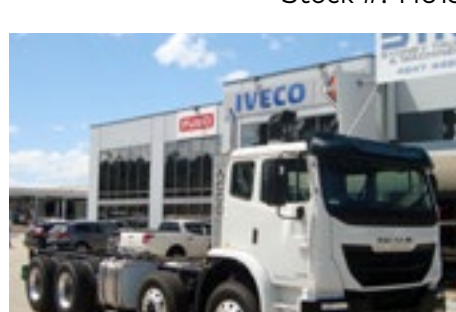

- 6 Spd Auto

Stock #: 14615

Iveco
2018 Acco
Cab Chassis
~~\$ 205,990.00~~
\$ 186,990.00 Plus ORC

- 6 Spd Auto

Stock #: 14616

Iveco
2018 Acco
Cab Chassis
~~\$ 205,990.00~~
\$ 186,990.00 Plus ORC

- 6 Spd Auto

Stock #: 14617

Iveco
2018 Acco
Cab Chassis
~~\$ 205,990.00~~
\$ 186,990.00 Plus ORC

- 6 Spd Auto

Stock #: 14618

International
2017 Prostar
Tipper + Super Dog Trailer
~~\$ 419,990.00~~
\$ 374,990.00 Plus ORC

- 18 Spd AMT
- Truck and Dog Trailer Combination

Stock #: 14640

Iveco
2018 Daily
Shuttle Bus (16 + 1 Seater)
~~\$ 124,990.00~~
\$ 109,990.00 Plus ORC

- 8 Spd Auto

Stock #: 14700

Iveco
2018 Stralis AD500
10x4 Cab Chassis
~~\$ 261,940.00~~
\$ 234,990.00 Plus ORC