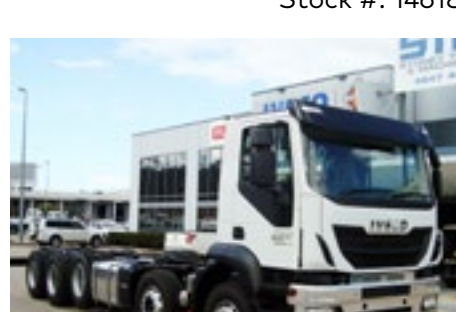

- 6 Spd Auto

Stock #: 14615

Iveco
2018 Acco
Cab Chassis
~~\$ 205,990.00~~
\$ 186,990.00 Plus ORC

- 6 Spd Auto

Stock #: 14616

Iveco
2018 Acco
Cab Chassis
~~\$ 205,990.00~~
\$ 186,990.00 Plus ORC

- 6 Spd Auto

Stock #: 14617

Iveco
2018 Acco
Cab Chassis
~~\$ 205,990.00~~
\$ 186,990.00 Plus ORC

- 6 Spd Auto

Stock #: 14618

International
2017 Prostar
Tipper + Super Dog Trailer
~~\$ 419,990.00~~
\$ 374,990.00 Plus ORC

- 18 Spd AMT
- Truck and Dog Trailer Combination

Stock #: 14640

Iveco
2018 Daily
Shuttle Bus (16 + 1 Seater)
~~\$ 124,990.00~~
\$ 109,990.00 Plus ORC

- 8 Spd Auto

Stock #: 14700

Iveco
2018 Stralis AD500
10x4 Cab Chassis
~~\$ 261,940.00~~
\$ 234,990.00 Plus ORC

- 16 Spd AMT
- Lift up Pusher Axle

Stock #: 15011

Iveco
2018 Stralis AD500
8x4 Cab Chassis
~~\$ 236,940.00~~
\$ 209,990.00 Plus ORC

- 16 Spd AMT

Stock #: 15012

Iveco
2018 Eurocargo ML180
Cab Chassis
~~\$ 134,990.00~~
\$ 109,990.00 Plus ORC