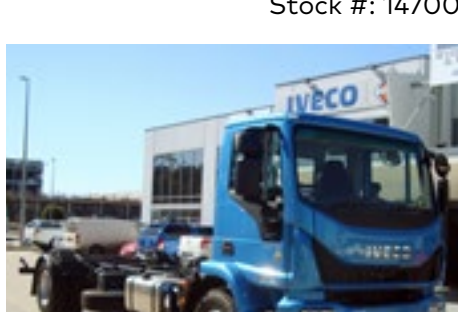

Stock #: 14617

Iveco
2018 Acco
Cab Chassis
~~\$ 205,990.00~~
\$ 186,990.00 Plus ORC

- 6 Spd Auto

Stock #: 14618

International
2017 Prostar
Tipper + Super Dog Trailer
~~\$ 419,990.00~~
\$ 374,990.00 Plus ORC

- 18 Spd AMT
- Truck and Dog Trailer Combination

Stock #: 14640

Iveco
2018 Daily
Shuttle Bus (16 + 1 Seater)
~~\$ 124,990.00~~
\$ 109,990.00 Plus ORC

- 8 Spd Auto

Stock #: 14700

Iveco
2018 Stralis AD500
10x4 Cab Chassis
~~\$ 261,940.00~~
\$ 234,990.00 Plus ORC

- 16 Spd AMT
- Lift up Pusher Axle

Stock #: 15011

Iveco
2018 Stralis AD500
8x4 Cab Chassis
~~\$ 236,940.00~~
\$ 209,990.00 Plus ORC

- 16 Spd AMT

Stock #: 15012

Iveco
2018 Eurocargo ML180
Cab Chassis
~~\$ 134,990.00~~
\$ 109,990.00 Plus ORC

- 9 Spd Man

Stock #: 14938

Fuso
2018 Fighter 2427
6x4 Skip Loader
~~\$ 223,990.00~~
\$ 199,990.00 Plus ORC

- 6 Spd Auto
- FREE Service Package

Stock #: 15021

Fuso
2018 Canter 615
4x2 Cab Chassis
~~\$ 46,990.00~~
\$ 39,990.00 Plus ORC